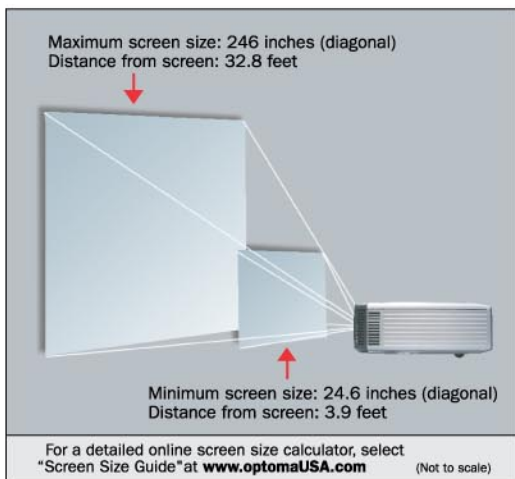

Screen Size Guide

Onboard I/O Ports

EP739 PURE DIGITAL 1024x768 DVI-HDCP CONNECTION

- HD CABLE BOX
- DVD
- AV COMPONENT
- COMPUTER

PURE HD DIGITAL SIGNAL
Perfect for Home Theater Use

HDTV COMPATIBLE

DVI HDCP COMPLIANT