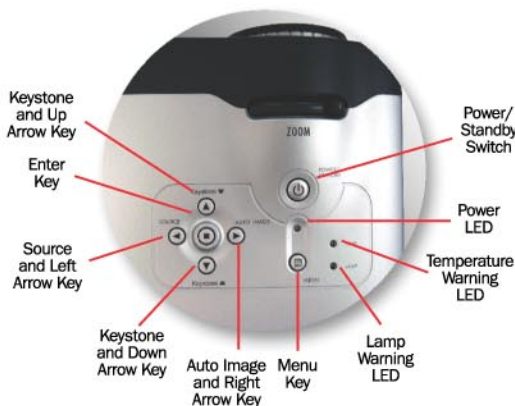

Control Panel

Specifications

Display Technology:	Single 0.7-inch 12-degree Double Data Rate DLP™ technology by Texas Instruments
Resolution:	Native XGA (1024 x 768) / SXGA+ (1400 x 1050) resize
Brightness (typical):	2300 lumens
Contrast ratio (full on/full off):	2000:1
Weight:	5.3 pounds (2.4 kg)
Lamp Life (STD/ECO):	3000 hours/5000 hours
Lamp Type:	200-watt SHP lamp
Throw ratio (distance/width):	2.0:1 to 2.4:1
Uniformity:	85%
Noise level (STD/ECO):	32 dB / 27 dB
HDTV compatibility:	720p, 1080i, 576 p/i, 480 p/i
Monitor Loop Through:	D-Sub15 VGA output, full time functional
Dimensions (w x h x d):	10.4 x 4.1 x 9.3 inches (265 x 104 x 236 mm)
Preset Modes:	PC - Maximum brightness Game - Bright vivid colors User - Precise control for power users Movie - Maximum contrast and color accuracy sRGB - Standardized accurate color
Computer Compatibility:	SXGA+ compression, XGA, SVGA, VGA, VESA standards, PC & compatibles, Macintosh
Video Compatibility:	NTSC (M, 3.58/4.43 MHz), PAL (B, D, G, H, I, M, N), SECAM (B, D, G, K, L1, L) HDTV (720p, 1080i), EDTV (480p), SDTV (480i), 576 i/p
Aspect Ratio:	4:3 native, 16:9 compatible
Projection Lens:	f=28.04 – 35.59 mm, F/2.4 – 2.65, 1:1:2 manual zoom and focus
Operating Temperature:	41-95°F (5-35°C) (80% humidity), Adjustable fan speed for high altitude
Keystone Correction:	± 16 degrees
Horizontal / Vertical Scan Rate:	15 to 100 kHz / 43 to 120 Hz
Audio:	One 3-watt internal stereo speaker, with audio in Minijack
Power Supply:	Input 100-240V, 50-60 Hz
Power Consumption:	265 watts (maximum), standby mode <15 watts
I/O Connectors:	Inputs: DVI-HDCP, VGA, S-Video, Composite video, Audio minijack, USB, RS-232 Outputs: VGA monitor loop through, USB, RS-232
Standard accessories:	AC power cord, VGA cable, Composite video cable, remote control, two AAA batteries, user manual, warranty card
Optional accessories:	Short throw lens, Ceiling mount kit, carrying case, S-video cable, 15-pin to 3 RCA component / HDTV adaptor, SCART adaptor, DVI to HDMI adapter
Warranty:	2 years limited warranty, 90 days lamp
UPC code:	796435 11 567 8