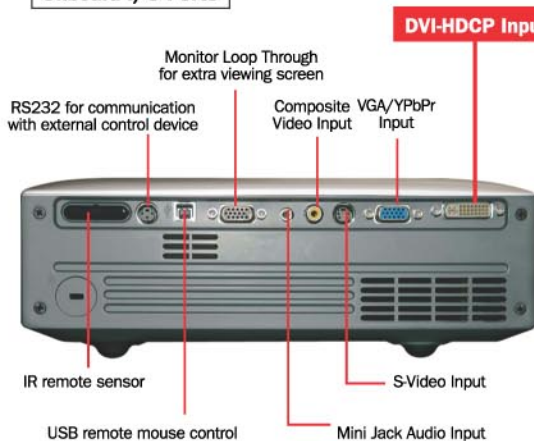

Onboard I/O Ports

EP739 PURE DIGITAL 1024x768 DVI-HDCP CONNECTION

- HD CABLE BOX
- DVD
- AV COMPONENT
- COMPUTER

PURE HD DIGITAL SIGNAL
Perfect for Home Theater Use

HDTV COMPATIBLE

DVI HDCP COMPLIANT