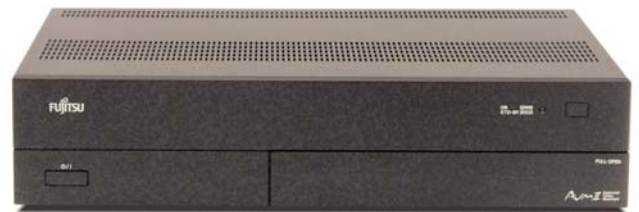

LPF-D711

High Definition 1080p LCD Front Projector

Introducing the LPF-D711 high-definition LCD front projector for home theater.

The picture quality of this new LCD projector is among the world's best. Using three 1920 x 1080 true high-definition LCD panels yielding 1,200 ANSI lumens, the LPF-D711 displays sharp, bright, color-rich images for a truly cinematic experience. Equipped with the breakthrough AVM-II digital video processor and with its 12-bit processing the LPF-D711 is capable of displaying up to 68.7 billion colors. Both SD and HD content are produced at superior levels and the LPF-D711 is one of the few projectors that will accept a true 1080p signal.

A separate supplied Selector unit, LPF-QSD1WB, houses the system's multiple audio and video inputs including component and HDMI, keeping the LPF-D711 compact and lightweight for a seamless installation. Additionally, this revolutionary projector was designed with a home's interior in mind. The sleek, modern look easily integrates into any home theater décor.

- True 1080p projector
- High definition LCD panel: 1920 x 1080
- AVM-II digital video processor
- 16:9 widescreen aspect ratio
- 3300:1 contrast ratio
- 1,200 ANSI lumens
- Power zoom, focus and lens shift
- Multiple inputs including HDMI

CONVERGENT VISUAL MEDIUM™

An expanded complement of input terminals for HDMI, DVI (PC use only), component video, S-video, composite video and analog RGB allow for complete convergence.

PICTURE PERFECT

The LPF-D711 boasts a High-Definition Multimedia Interface (HDMI) input, enabling true high-definition audio/video content. HDMI combines high-definition video and multi-channel audio in a single digital interface, accepting true 1080p signals, to provide crystal-clear digital quality over a single cable.