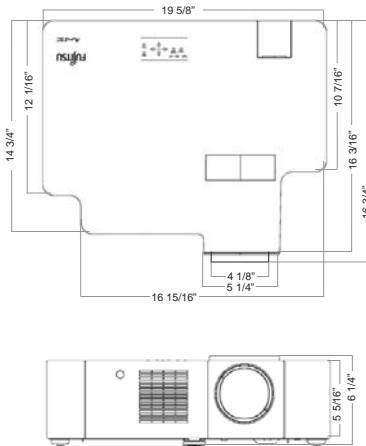

Picture Text Optimizer recognizes on-screen text and graphics and processes them in the most optimal way.

Advanced Color Management adjusts specific hues to appear more natural.

BRILLIANT COLOR DISPLAY

The LPF-D711 can display up to 68.7 billion colors to represent on-screen images in their most natural color. High brightness and an amazing contrast ratio combine to produce a brilliant picture display in a widescreen format to truly bring the theater experience into your home.

CONVERGENT VISUAL MEDIUM™

An expanded complement of input terminals for HDMI, DVI (PC use only), component video, S-video, composite video and analog RGB allow for complete convergence.

PICTURE PERFECT

The LPF-D711 boasts a High-Definition Multimedia Interface (HDMI) input, enabling true high-definition audio/video content. HDMI combines high-definition video and multi-channel audio in a single digital interface, accepting true 1080p signals, to provide crystal-clear digital quality over a single cable.

SLEEK AND STYLISH

Light and compact, the LPF-D711 is great for custom installations in a wide variety of home theater applications.

AWARD WINNING

Fujitsu has won numerous awards for engineering, design and picture quality, including the 2002 Emmy Award for outstanding achievement in technological advancement.

Specifications

Optional Accessories

- Lamp, LPF-QLD1WW
- Ceiling Mount Bracket, LPF-QCD1WB

Warranty

Three Year Warranty on Parts and Labor.

Warranty includes parts & labor of the projector and 90 days on the lamp from date of purchase.

Fujitsu General America, Inc. • 353 Route 46 West • Fairfield, NJ 07004
Tel: (973) 575-0380 • Fax: (973) 575-2194
www.plasmavision.com

LPF-D711WB LCD Front Projector

Method	1 projection method with 3 color TFT Shutter	
Optic Method	Dichroic mirror optical decomposition	
P A N E L	Panel Size	1.3 inches
	Drive Method	P-Si TFT Active matrix drive
	Aspect	16:9
	Number of Pixels	1920 x 1080 x 3 (2,073,600 Pixels x 3)
	Matrix Type	Stripe
Lens	Power Zoom, Focus, and Lens Shift (Up/Down/Left/Right), Digital Keystone Correction (Vertical/Horizontal)	
Lamp	250 W, estimated 2,000 hours	
Brightness	1200 ANSI Lumens	
Contrast Ratio	3300:1	
Power Requirements	AC100-240V 50/60Hz	
Power Consumption	380W	
Weight	26.5 lbs	
Dimensions	19 5/8"W x 16 3/4"D x 6 1/4"H	
Accessories (included)	Remote control, lens cap, operation manual, power cable, DVI cable (2 meters, fiber optic)	
Safety/EMI	UL6500/FCC-B, EN60065/CISPR-B, IEC65, S mark/J55022-B	
Warranty	3 years parts and labor on the projector 90 days on the lamp from date of purchase	

LPF-QSD1WB Selector

Inputs	HDMI x 1	Composite video x 4
	S-video x 4	RGB D-Sub x 2
	DVI-D x 1 (PC use only, not HDCP compatible)	Component video x 5
Control	RS-232	
Weight	11 lbs	
Dimensions	16 7/8"W x 13 13/16"D x 3 11/16"H	

Specifications are subject to change without notice for further improvement.