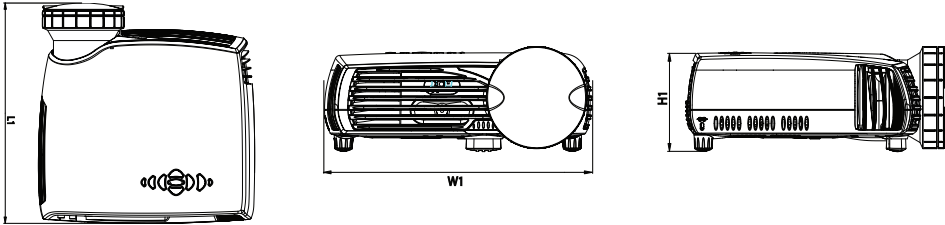

Projector Dimensions

Projector dimensions (in) L1 9.6 W1 10.9 H1 3.5	Projector dimensions (mm) L1 244 W1 278 H1 88