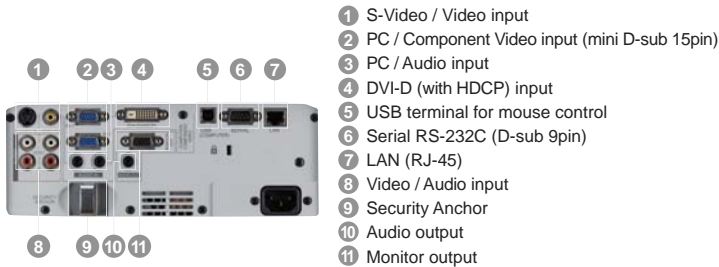

Anti-Theft Security Hook

A robust key-lock chain can be passed through the anti-theft security hook. This reliable anti-theft measure helps prevent and deter any unauthorized removal of the projector from the premises

Note: Mitsubishi Electric cannot accept responsibility for thefts occurring despite use of this safety feature.

PORTABLE
WXGA
PROJECTOR

WL2650U

Vertical: MAX +/- 35 deg, Horizontal: MAX +/- 25 deg

Video: RCAx1, S-VIDEOx1, Audio: RCA(L,R)x2