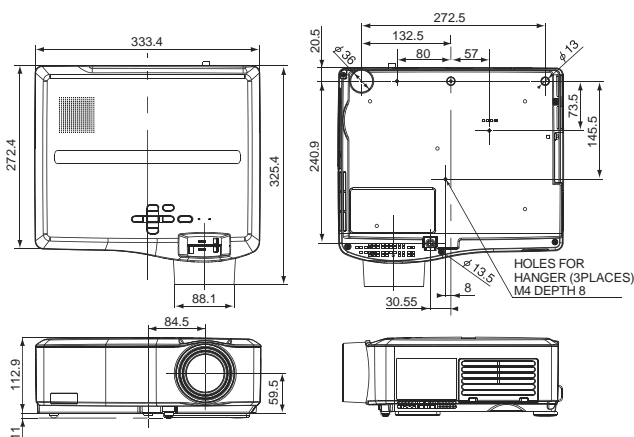

Note: Mitsubishi Electric cannot accept responsibility for thefts occurring despite use of this safety feature.

PORTABLE
WXGA
PROJECTOR

WL2650U

Vertical: MAX +/- 35 deg, Horizontal: MAX +/- 25 deg

Video: RCAx1, S-VIDEOx1, Audio: RCA(L,R)x2

Options

Replacement lamp
VLT-XL650LP

3W mono
333x113x272mm / 13.0x4.5x10.7inch (excluding height adjustment)
4.7kg / 10.4lbs
AC100 - 240V, 50/60Hz
VLT-XL650LP

Optional Lens Line-up

	Short Throw Zoom Lens OL-XL2550MZ	Long Throw Zoom Lens OL-XL2550LZ	Tele Throw Zoom Lens OL-XL2550TZ
Model			
Zoom / Focus	Manual (1.3x)	Manual (1.5x)	Manual (1.5x)
Projection Lens	f=29-37mm F1.7-2.0	f=32-48mm F2.2-2.8	f=48-74mm F2.2-2.7
Throw Ratio	1.8-2.3	1.9-3.0	2.9-4.5

Dimensions

Height projected image (Hd) Height projected image (Hd) Height projected image (Hd)

The above numbers are approximate, and may be slightly different from the actual measurements.

**MITSUBISHI DIGITAL ELECTRONICS
AMERICA, INC.**