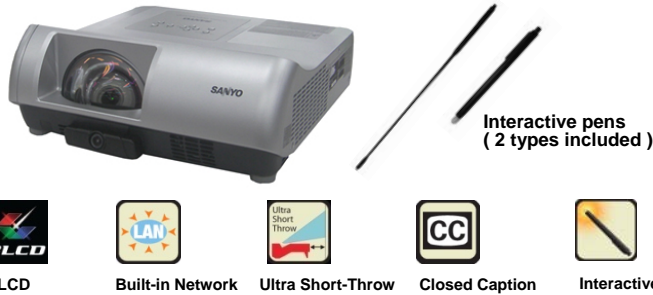

# 2500 LUMENS ● WXGA ● INTERACTIVE SHORT THROW PROJECTOR

#### INTERACTIVE PEN FUNCTION

The PLC-WL2503A is equipped with an interactive function. Thanks to a built in sensor and newly developed software, the projection white screen allows it to be written on with a built-in infrared light pen while using a PC.