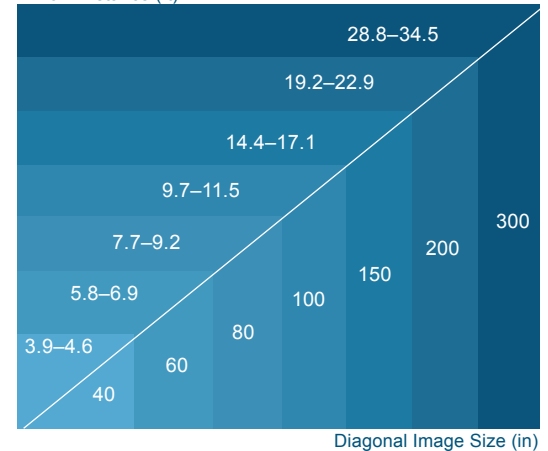

Model	SEATTLE X35N+
Technology	.63" 3LCD 
Brightness	3500 Lumens (standard) 2300 Lumens (economy)
Native Resolution	1024 x 768 (XGA)
Supported Resolution	up to 1600 x 1200 (UXGA)
Brightness Uniformity	80%<
Projection Methods	Tabletop front/rear, Ceiling front/rear
Colors	16.7 million true color
Contrast Ratio	600:1
Aspect Ratio	Native 4:3; Compatible 16:9, 16:10
Image Size	40 in to 300 in / 1.02 m to 7.62 m
Projection Distance	5 ft to 30 ft / 1.52 m to 9.14 m
Throw Ratio	1.45 ~ 1.73 (manual zoom and focus)
Zoom Ratio	1.2:1
Digital Zoom	4x zoom with pan function
Keystone Correction	Vertical +/- 30 degrees
Horizontal Scan Rate	31 to 92kHz
Vertical Scan Rate	48 to 120Hz
Audio Output	1 x 8W mono
Lamp	230W
Lamp Life	3000 (standard) / 4000 (economy)
Remote Control	Multi-function IR remote with laser pointer
Noise Level	>33dB eco mode
Power Supply	Universal AC Input 100–240V at 50–60Hz
Power Consumption	310W <1W standby mode
Safety Certifications	FCC-B, UL, cUL, TUB, CD, CE, CCC
Computer Compatibility	UXGA, SXGA+, SXGA, XGA, SVGA, VGA resized; VESA standards; PC and Macintosh compatible
Video Compatibility	EDTV (480p), HDTV (576i/p, 720p, 1080i), NTSC/NTSC 4.43, PAL B/G/H/I/M/N 60, SECAM
Connectivity	VGA x 2*, HDMI, composite video with 2 RCA (R/L) audio-in, component video, S-video, Audio 3.5 mm in x 2, LAN, RS232, USB port for mouse function, VGA* and 3.5 mm output *2 VGA inputs, 2nd VGA input is input or output optional
Service and Network Control	RS232, RJ45
Weight	7.3 lbs / 3.3 kg
Dimensions (W x D x H)	12.8 in x 10.24 in x 3.8 in / 32.5 cm x 26 cm x 9.7 cm
Security	Kensington® lock port, keypad lock, anchor security bar
Standard Accessories	AC power cord, VGA cable, USB cable, remote control with batteries, user manual (CD), carrying case
Optional Accessories	Replacement lamp, replacement remote, ALLINONE ceiling mount, USB-booster

Throw Distance (ft)