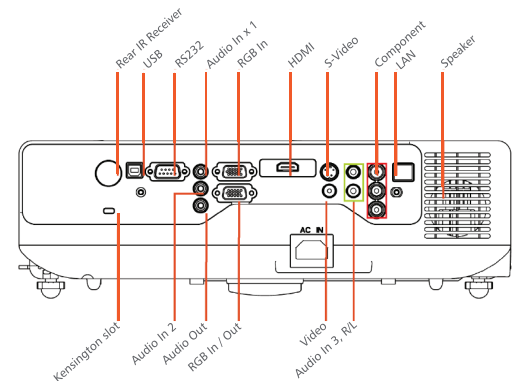

Throw Distance (ft)