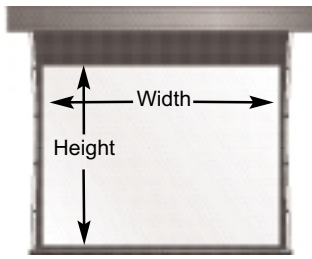

Luxus Communicator Specifications

Dimensions represented in inches (") and millimeters (mm). Weights represented in pounds (lbs.) and kilograms (kg.)

Formats	Min-Max Height	Min-Max Width
Video Format	43"-72"	57"-96"
HDTV	40.5"-54"	72"-96"
Widescreen	39"-48"	72"-89"

HDTV Format (16:9/1.78:1 Aspect Ratio)

Model Number	Image Diagonal	Image Height	Image Width	Case Length	Screen Weight
COM082H	82 (2083)	40.5 (1029)	72 (1829)	87 (2210)	45 (20.4)
COM092H	92 (2337)	45 (1143)	80 (2032)	95 (2413)	50 (22.7)
COM100H	100 (2540)	49 (1245)	87 (2210)	102 (2591)	55 (24.9)
COM110H	110 (2794)	54 (1372)	96 (2438)	111 (2819)	60 (27.2)