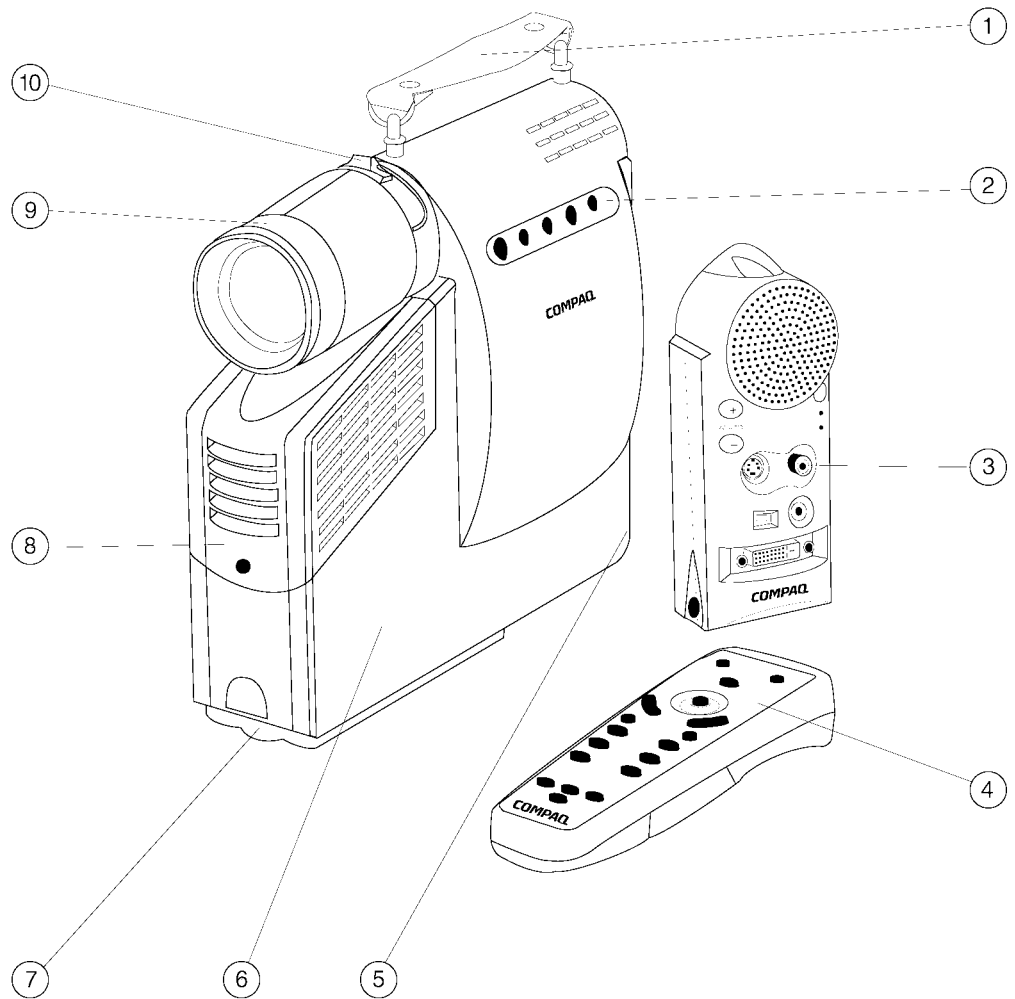

180226-AA1 – China

180226-031 – UK

180226 - B24 – International

Option Part Numbers

189789-001 - Lamp

1. Handle
2. Onscreen display (OSD) menu buttons
3. Multimedia Adapter with integrated 8 Watt Premier•Sound speaker
4. Full featured remote control with remote mouse
5. Power On/Off and VGA/DFP cable connectors
6. Rugged magnesium casing
7. Stability Foot
8. Easily removable lamp housing
9. Focus Adjustment
10. Integrated zoom lens

QUICK SPECS

Compaq MP1800
Microportable Projector

AT A GLANCE

Compaq MP1800 Microportable Projector

- 4.6 lbs/175 cubic inches
- 700 lumens
- Texas Instruments DLP technology
- Native XGA resolution
- Integrated zoom lens
- Multimedia adapter and remote control
- Two-year worldwide limited warranty