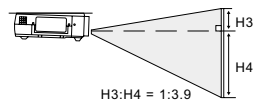

Downward Lens Shift