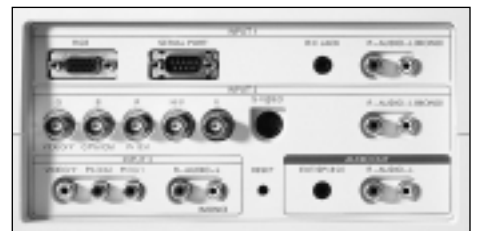

Upward Lens Shift

Installation

The Cinema 13HD can be ceiling or floor mounted and comes with power lens shift which allows up to 10 degrees of image alignment correction. Your view of the screen is unobstructed and your projection image is perfectly aligned. Power zoom and focus are controlled from the wireless remote.

Downward Lens Shift

Input Panel

The variety of inputs on the projector's right side give you a wide selection of image sources.