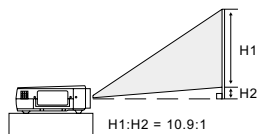

Upward Lens Shift