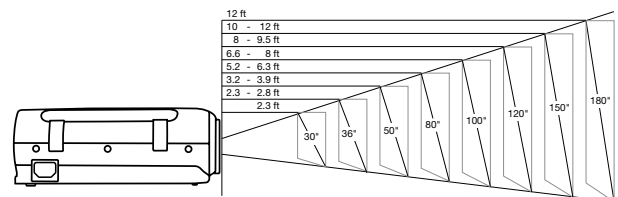

Specification	TLP-560	TLP-561
Display	3 x 0.7 inch LCD	3 x 0.7 inch LCD
Resolution	XGA (1024 x 768)	XGA (1024 x 768)
Brightness	1300 ANSI lumens	1300 ANSI lumens
Colour reproduction	16.7 million colours	16.7 million colours
Picture format	4:3	4:3
Contrast	400:1	400:1
Lamp	150 W UPH	150 W UPH
Service life of lamp	2000 hrs	2000 hrs
Horizontal/vertical frequency	fH15-93kHz, fV50-85Hz	fH15-93kHz, fV50-85Hz
Video compatibility	PAL, NTSC, SECAM	PAL, NTSC, SECAM
Lens	Manual zoom + focus	Manual zoom + focus
Digital keystone correction	Automatic + adjustable	Automatic + adjustable
Picture size (Diagonal)	0.76-4.57m (30-180 inches)	0.76-4.57m (30-180 inches)
Projection distance	0.7-3.63m	0.7-3.63m
Inputs	RGB, RCA, Audio, S-Video, USB	RGB, RCA, Audio, S-Video, USB
Outputs	RGB	RGB
Serial interface	RS-232C (mini-DIN)	RS-232C (mini-DIN)
Power supply	AC 100-240V, 50-60Hz	AC 100-240V, 50-60Hz
Audio	Integrated 1W loudspeaker	Integrated 1W loudspeaker
Visualiser arm	-	Yes
Dimensions	260 x 96 x 295mm (W x H x D)	260 x 96 x 352mm (W x H x D)
Weight	3.2kg	3.9kg