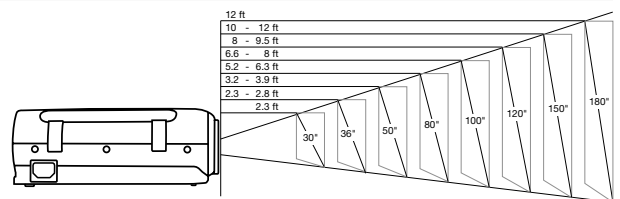

Projection distance

Diagonal screen size (inches)	Image width (inches)	Minimum distance (feet)	Maximum distance (feet)
30	24	-	2.3
36	28.8	2.3	2.8
50	40	3.2	3.9
80	64	5.2	6.3
100	80	6.6	8
120	96	8	9.5
150	120	10	12
180	144	12	-