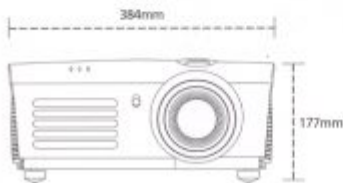

▣ Dimensions

▣ Specifications

General	Power Requirement	100~240V Free Voltage (50/60Hz)	
	Power Consumption	350W (Max)	
	Standby Power Consumption	8W Under	
	Dimension (W x D x H)	384 x 425 x 177	
	Weight	9.0 Kg	
	Dimension (W x D x H) in Package	460 x 515 x 290	
	Weight in Package	11.5 Kg	
Display	Display Type	DLP™ HD2 (Mustang) DMD	
	Resolution	1280 x 720	
	Brightness, Contrast (Theater Mode)	550 Ansi Lumen, 2000:1	
	Brightness, Contrast (Bright Mode)	700 Ansi Lumen, 1800:1	
	Aspect Ratio	16:9	
	Lamp Type	250W UHP	
	Lamp Life Time	2000 Hours	
Picture	Scan System	Progressive	
	Color System	Multi(PAL / SECAM / NTSC3.58 / NTSC4.43 / PAL MN, PAL60)	
	Digital Comb Filter	3D	
	Color Temperature adjust	5500 / 6500 / 8000 / 9300	
	Picture Mode	Standard, Dynamic, Movie1, Movie2, Custom	
	PC Input	Yes (Multi Sync)	
	Blue Screen	Yes	
Feature	DTV Ready	Input : 1080i / 720p / 480p / 480i, Display : 720p	
	Multi Format	Wide / Normal / Panorama / Zoom1 / Zoom2 / Aspect Zoom	
	Zoom Lens	Manual (1.3)	
	Lens Focus	Manual	
	Lens Shift	Manual	
	Picture Freeze	Yes	
	Keystone	Vertical	
	DNle	Yes	
	Digital N/R	Yes	
	3 to 2 Pull Down	Yes	
	Black Stretch	Yes	
	Throw Dist (meter)	1.4 ~8.6	
	Image Size (inches)	40" ~ 250"	
	H-Sync Range	15.0 - 80.0kHz	
	V-Sync Range	48 - 100Hz	
	Fan Noise	28dB (Theater Mode) / 32dB (Bright Mode)	
	Input	DVI	Yes (HDCP)
Composit In		1EA	
S-Video		1EA	
Component 1		1EA (1080i / 720p / 480p / 480i)	
Component 2		1EA (1080i / 720p / 480p / 480i)	
PC - Input		1EA	
RS-232C		1EA	
OSD Language		English / German / Spanish / Dutch / French/Italian Portuguese / Chinese / Korean / Japanese	
Control		Remote controller, Built-in Keys (Menu, Source, Power)	
Optional Accessory		Ceiling Install Bracket	
Supplied Accessory		Remote Controller(Back light type), Battery, Instruction Manual, Power Cord	

▣ Screen Size and Projection Distance [unit : mm (feet, Inch)]

Image Size			Projection Distance
Diagonal	Width	Height	16:9 Wide
6,325 (250")	5,553 (219")	3,122 (123")	8,640 (28'4")
5,060 (200")	4,442 (176")	2,497 (99")	6,910 (22'8")
4,554 (180")	3,998 (158")	2,247 (89")	6,220 (20'5")
4,048 (160")	3,554 (140")	1,998 (79")	5,530 (18'2")
3,542 (140")	3,110 (123")	1,748 (69")	4,840 (15'10")
3,036 (120")	2,665 (105")	1,498 (59")	4,150 (13'7")
2,530 (100")	2,221 (88")	1,249 (49")	3,450 (11'4")
2,024 (80")	1,777 (70")	999 (39")	2,760 (9'1")
1,518 (60")	1,333 (53")	749 (30")	2,070 (6'10")
1,012 (40")	888 (35")	499 (20")	1,380 (4'6")

* Standard Distance without Zooming

* Design and specifications are subject to change without notice.