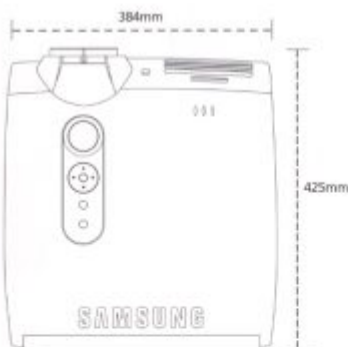

DLP™
A TEXAS INSTRUMENTS TECHNOLOGY

• Rear Connector

▣ Dimensions

▣ Specifications

General	Power Requirement	100~240V Free Voltage (50/60Hz)
	Power Consumption	350W (Max)
	Standby Power Consumption	8W Under
	Dimension (W x D x H)	384 x 425 x 177
	Weight	9.0 Kg
	Dimension (W x D x H) in Package	460 x 515 x 290
	Weight in Package	11.5 Kg
Display	Display Type	DLP™ HD2 (Mustang) DMD
	Resolution	1280 x 720
	Brightness, Contrast (Theater Mode)	550 Ansi Lumen, 2000:1
	Brightness, Contrast (Bright Mode)	700 Ansi Lumen, 1800:1
	Aspect Ratio	16:9
	Lamp Type	250W UHP
	Lamp Life Time	2000 Hours
Picture	Scan System	Progressive
	Color System	Multi(PAL / SECAM / NTSC3.58 / NTSC4.43 / PAL MN, PAL60)
	Digital Comb Filter	3D
	Color Temperature adjust	5500 / 6500 / 8000 / 9300
	Picture Mode	Standard, Dynamic, Movie1, Movie2, Custom
	PC Input	Yes (Multi Sync)
	Blue Screen	Yes
Feature	DTV Ready	Input : 1080i / 720p / 480p / 480i, Display : 720p
	Multi Format	Wide / Normal / Panorama / Zoom1 / Zoom2 / Aspect Zoom
	Zoom Lens	Manual (1.3)
	Lens Focus	Manual
	Lens Shift	Manual
	Picture Freeze	Yes
	Keystone	Vertical
	DNle	Yes
	Digital N/R	Yes
	3 to 2 Pull Down	Yes
	Black Stretch	Yes
	Throw Dist (meter)	1.4 ~8.6
	Image Size (inches)	40" ~ 250"
	H-Sync Range	15.0 - 80.0kHz
	V-Sync Range	48 - 100Hz
	Fan Noise	28dB (Theater Mode) / 32dB (Bright Mode)
	Input	DVI
Composit In		1EA
S-Video		1EA
Component 1		1EA (1080i / 720p / 480p / 480i)
Component 2		1EA (1080i / 720p / 480p / 480i)
PC - Input		1EA
RS-232C		1EA
OSD Language		English / German / Spanish / Dutch / French/Italian Portuguese / Chinese / Korean / Japanese
Control		Remote controller, Built-in Keys (Menu, Source, Power)
Optional Accessory		Ceiling Install Bracket
Supplied Accessory		Remote Controller(Back light type), Battery, Instruction Manual, Power Cord