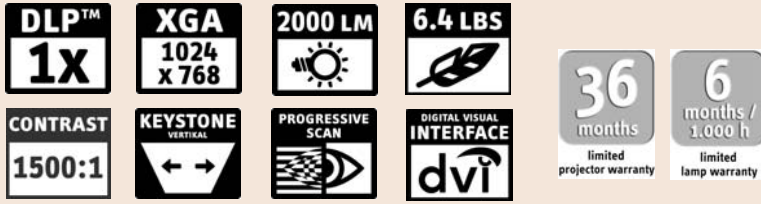

ddv 2000

High contrast projection

Liesegang

projection technology

ddv 2000 – Compact, high-brightness & rich in contrast

The Liesegang **ddv 2000** belongs to the class of professional office projectors and projects clear and bright images with a brightness of 2000 ANSI lumens even under daylight conditions. With its low weight the **ddv 2000** is ideal suited for mobile use and room-to-room presentations. Besides to its extensive interface equipment the **ddv 2000** is also convincing with an outstanding video quality, contrast colour representation and a contrast ratio. Liesegang

ddv 2000 – Performance at a convincing price.

ddv 2000

ddv 2000

High contrast projection

Liesegang

projection technology

- Convincing video quality, natural colours, a high black level and rich in contrast representations thanks to DLP™ technology
- Easy lamp change – the lamp opening is on the projectors top-side that allows a simple change even for ceiling mounted projectors.
- Colour Management for individual colour adjustment
- High-quality lens guarantees sharp presentations
- Presentation tools: Freeze frame and Blank
- 2 Computer-Ins (1x analog, 1x digital), separate Monitor-Out
- Input for Component Video
- Optimum video representation via integrated De-Interlacer (Progressive Scan)
- IR remote control with mouse function and laser pointer
- Electronic image reversal for back projection from the ceiling

0,9 – 7,2 m (30" – 300")
1,69 - 1,97
34 dB Standard Mode
32 dB Whisper Mode

1x RGB analog (D-Sub HD)
1x DVI-I
1x RS-232
1x USB
1x RGB analog (D-Sub HD)
1x Video (RCA)
1x S-Video (Mini-DIN)
1x Component (RCA)
1x Audio Stereo (RCA)
1x Audio Stereo (Mini jack)
1x Audio Stereo out (Mini jack)
CE, FFC B, UL, TÜV 60950