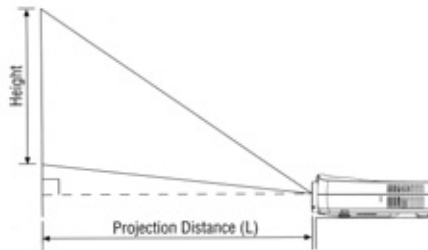

SCREEN			DISTANCE FROM SCREEN (L)		Hd*
Diagonal Size	Height	Width	Max Zoom	Min.Zoom	
26.2	16	21	-	47	-2.7
40	24	32	61	73	-4.1
60	36	48	92	110	-6.1
80	48	64	123	148	-8.2
100	60	80	154	185	-10.2
120	72	96	185	222	-12.2
150	90	120	232	278	-15.3
180	108	144	278	334	-18.4
200	120	160	310	371	-20.4
250	150	200	387	465	-25.5
300	180	240	465	558	-30.6

Unit measured in inches

*Hd is distance from lens axis to image bottom

Unit measured in inches