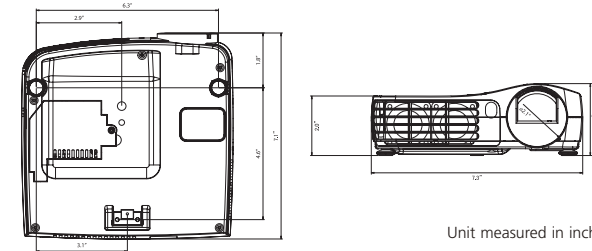

SCREEN			DISTANCE FROM SCREEN (L)		Hd*
Diagonal Size	Height	Width	Max Zoom	Min.Zoom	
26.2	16	21	-	47	-2.7
40	24	32	61	73	-4.1
60	36	48	92	110	-6.1
80	48	64	123	148	-8.2
100	60	80	154	185	-10.2
120	72	96	185	222	-12.2
150	90	120	232	278	-15.3
180	108	144	278	334	-18.4
200	120	160	310	371	-20.4
250	150	200	387	465	-25.5
300	180	240	465	558	-30.6

Unit measured in inches

*Hd is distance from lens axis to image bottom

Unit measured in inches