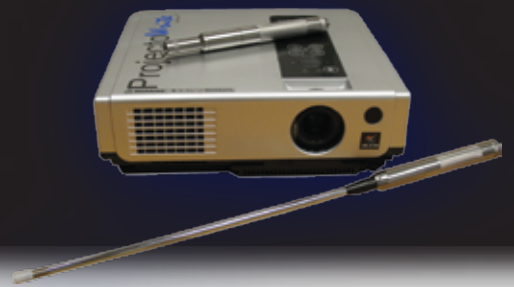

ProjectoWrite

Specifications