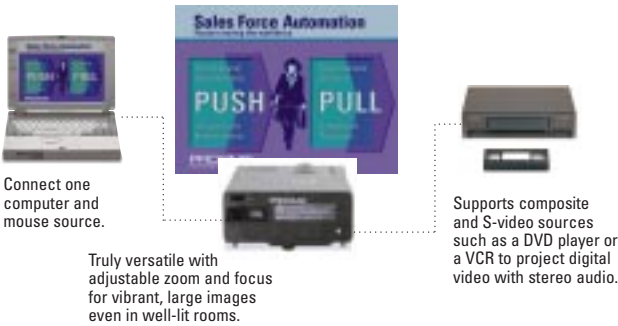

UltraLight DS1

UltraLight DS1 Set Up

Position the UltraLight DS1 anywhere in the room.