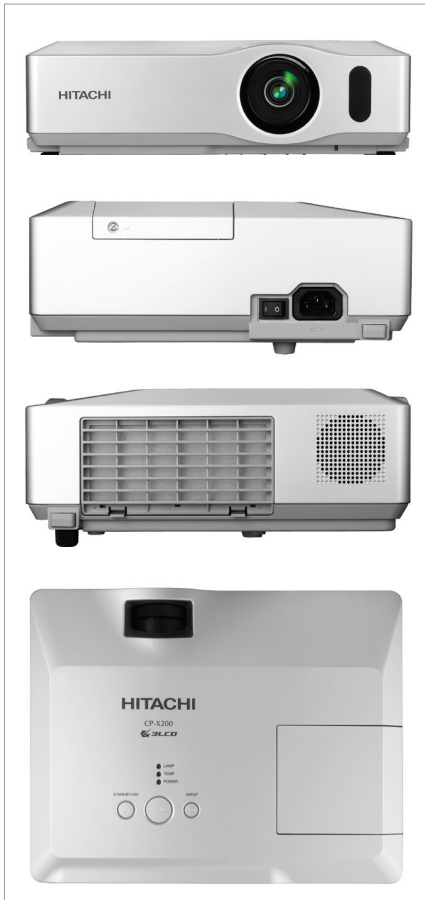

CP-X417 series

HITACHI
Inspire the Next

Key Features

- 3,000 ANSI Lumens
- Native XGA Resolution
- 8.8 lbs.
- 2 RGB Inputs / 1 RGB Output
- 802.11 b/g Connect & Present with 4 PCs wirelessly
- 7 Watt Audio Output
- 29 dB (Whisper Mode)
- Remote Control with My Buttons
- HDMI / Component / Composite / S-Video Inputs
- My Screen / My Memory
- Network Control, Maintenance, & Security
- Approx. 3,000 hrs. (Whisper Mode)
- Kensington Slot and Security Bar
- Side-Mounted High Performance Filter