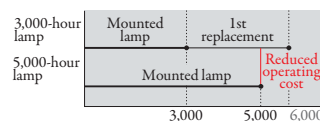

Clear, Smooth Communication

High Brightness 4500lm

3D-Ready Technology

Alluring 3D Imagery

Perfect for higher education applications, images are rendered in stunning 3D—adding a new dimension to viewing scientific, architectural, and engineering imagery.

Ecological & Cost-efficient

Stand-by Mode under 1W*¹

Stand-by (low) mode power consumption is less than 1W, offering increased energy savings and further contributing to environmental preservation.

*¹ Stand-by mode with network turned off, 3W in normal mode with network turned on.

Long 5,000hr*² Lamp Life

By increasing the estimated lamp life, we've added the advantages of reduced maintenance and operating costs.

■ Lamp Replacement Frequency*³

*² When used in low lamp mode. Maximum lamp life in standard mode use is 3,000 hours.

*³ Lamp life refers to the average time required for brightness to be reduced by half, and not the time specified in the warranty. Lamp service life may vary widely depending on the environment and conditions, and whether or not cleaning and other maintenance procedures are followed.

Filter-free

DLP™ projectors are semi-sealed, eliminating the need for an intake filter under normal conditions and lowering costs.

NEW ***XD600U***