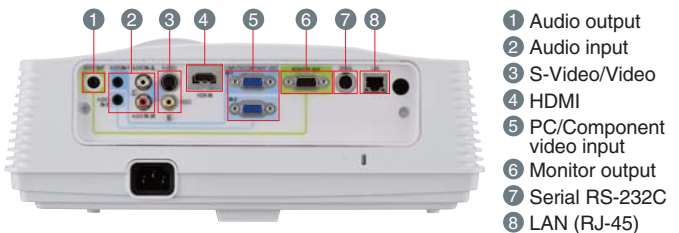

Input and Output Terminals