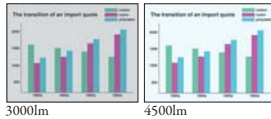

High-power projection – Distance increased 1.5x

The XD600U is equipped with a specially calibrated lens for high-power projection. Projection distances from 68" to 102" are possible using a 60-inch screen, and brilliant, crystal-clear images are assured even when projection distance is short.

Top-loading lamp for easier maintenance

The projection lamp is installed in the upper section of the main body. Whether sitting on a shelf or suspended from the ceiling, lamp replacement is simple and easy*, and there's never a need to move the whole projector.

Loud 10W built-in speaker

A high-volume, 10W speaker is built-in —eliminating the need for an external speaker.