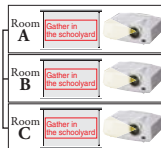

Visual PA broadcasting of various written messages

Using a control room computer equipped with projector-control software, administrators can send messages (up to 350 characters long) in real-time to projectors connected to the LAN. Ideal for broadcasting important information to multiple rooms in schools or office buildings

3D READY – Enjoy the future today

Experience the impact and allure of 3D images. The 3D video content must be in field sequential format and special electronic shutter glasses are required.

Specifications

Model	XD600U
Display technology	0.7" 1-chip DMD, 12deg.LVDS, DDP2230
Resolution	1024 x 768 (total 786,432 pixels)
Brightness	4500lm
Contrast ratio	2000 : 1
Color wheel	5-segment (R/G/B/W/Y)
Picture size	40" - 300"
Throw ratio	1.4 - 2.1
Zoom & focus	Manual focus & zoom lens (zoom ratio 1.5:1)
Scanning rate	[H] 15-80kHz, [V] 50-85Hz, [Dot clock] max.110 MHz
Estimated lamp life	5000hr (in low mode) 3000hr (in standard mode)
PC compatibility	Compressed: 640 x 480 - 1280 x 1024, True: 1024 x 768, sync on green available
Video compatibility	NTSC / NTSC 4.43 / PAL (including PAL-M, N) / SECAM / PAL-60 Component video: 480i/p (525i/p), 576i/p (625i/p), 720p (750p), 1080i (1125i 60Hz), 1080i (1125i 50Hz)
Input terminals	RGB: mini D-sub 15pin x 2 Video: RCA x 1, S-VIDEO x 1 Digital: HDMI x 1 Audio: stereo mini jack (ø3.5mm) x 2, RCA jack (L/R) x 1
Output terminals	RGB: mini D-sub 15pin x 1 Audio: stereo mini jack (ø3.5mm) x 1
Communication terminal	RS-232C: mini DIN 8pin x 1, LAN: RJ-45 x 1
Audio speaker	10W mono
Dimensions (W x H x D)	13.6" x 5.1" x 10.6"
Weight	7.9lbs
Power requirements	AC 100-240V, 50/60Hz
Supplied accessories	Soft carrying bag, Remote control (w/ 2 batteries), Power cable(1.8m), VGA(D-sub) cable(1.8m), Lens Cap, Lamp replacement tool
Optional accessories	Replacement lamp (VLT-XD600LP), Ceiling mount (PROJ-UCM-PRO2)
Warranty	3-Years of Parts/Labor, 3-Years of Express Replacement Assistance (ERA), 1-year or 500 hours lamp warranty (whichever comes first)

• Compliance with ISO21118-2005

• All brand names and product names are trademarks, registered trademarks or trade names of their respective holders