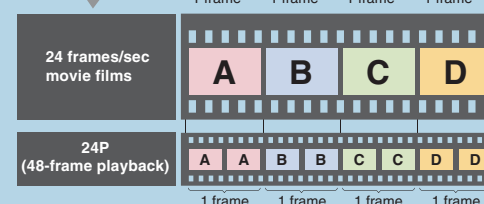

Blu-ray 24P direct output compatible

Capable of handling an output of 48p, twice the speed of cinema film (24 frames per second), precise timing ensures true-to-life reproduction with original, smooth movement in fast action scenes.

Richer, More True-to-life Colors

The HC3800 is equipped with a six-segment color wheel capable of reproducing standard illumination at the color temperature of D65 (6.5 million colors). Signals from video sources are reproduced with more true-to-life colors and richer gradation.

Color Management for Preferred Color Adjustment

Adjust images to your color preferences: R (red), G (green), B (blue), C (cyan), M (magenta), and Y (yellow) can each be adjusted individually with the built-in color management function.