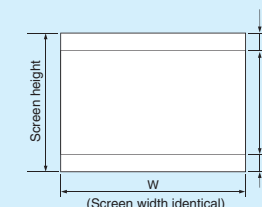

Relationship between 4:3 screen and projected images