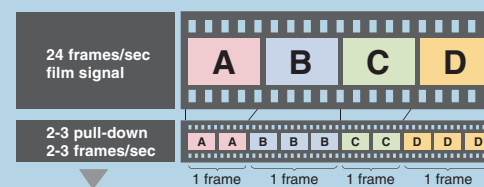

Blu-ray 24P direct output compatible

Capable of handling an output of 48p, twice the speed of cinema film (24 frames per second), precise timing ensures true-to-life reproduction with original, smooth movement in fast action scenes.

Richer, More True-to-life Colors

The HC3800 is equipped with a six-segment color wheel capable of reproducing standard illumination at the color temperature of D65 (6.5 million colors). Signals from video sources are reproduced with more true-to-life colors and richer gradation.

Color Management for Preferred Color Adjustment

Adjust images to your color preferences: R (red), G (green), B (blue), C (cyan), M (magenta), and Y (yellow) can each be adjusted individually with the built-in color management function.