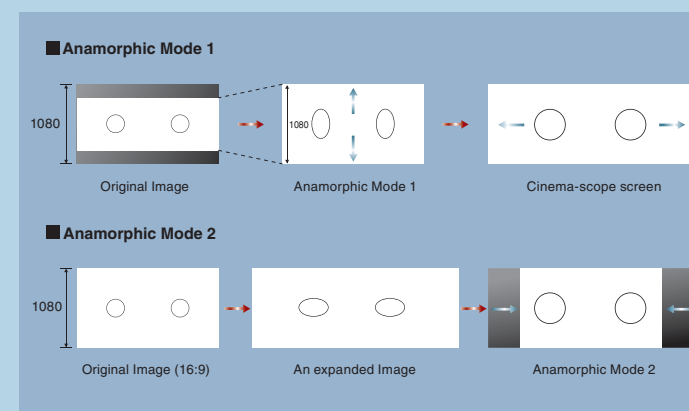

BrilliantColor™

A new color processing algorithm and improvements in system-level color signal quality reproduces many mid-range colors in video and natural scenery for rich, vivid images.

Adjustable Overscan

For images such as those from DVD sources, the overscan ratio can be varied between 90 and 100% in 1% intervals when HDMI components are connected.

One-touch projection

The projector power switch and electric screen (roll down/retract) control are linked, providing a convenient one-touch operation trigger.

Screen Distortion Correction

Correct screen distortion using the shape distortion correction function to adjust up to ±15 steps (1 step approximately 1°) for vertical distortion correction.

Projection Distance

Diagonal	Screen size (16:9)			Projection distance	
	W (width)	H (height)	Hd (cm)	Max Zoom	Min Zoom
50	111	62	21	1.5	2.3
60	133	75	25	1.8	2.7
70	155	87	29	2.1	3.2
80	177	100	34	2.4	3.6
90	199	112	38	2.7	4.1
100	221	125	42	3.1	4.6
110	244	137	46	3.4	5.0
120	266	149	50	3.7	5.5
150	332	187	63	4.6	6.9
200	443	249	84	6.2	9.2
250	553	311	105	7.7	11.5
300	644	374	126	9.3	-