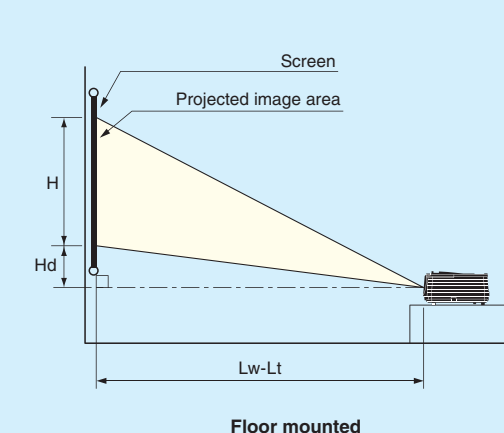

Projection Installation