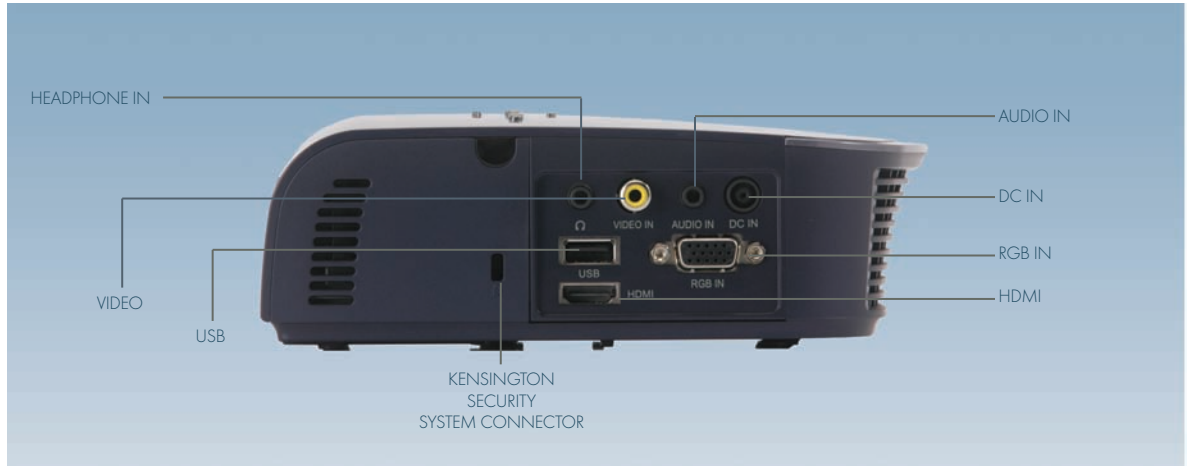

QUICK POWER ON/OFF

HS200 WITH CARRYING CASE ALSO AVAILABLE (HS200G)

[www.LGcommercial.com](http://www.LGcommercial.com)

HS200

LED PROJECTOR

SPECIFICATIONS

Carrying Case

**PROJECTION SYSTEM**

**GENERAL SPECIFICATIONS**

Menu Language	Korean/ English /French/ Spanish/ German/ Italian/ Swedish/Portugues / Chinese Simplified/polish/Turkish / Russia/Brazilian Portuguese/Arabic	
Aspect Ratio Control	4:3, Just Scan, Set By Program, 16:9, Zoom, Cinema Zoom	
Sound	1W + 1W Stereo Speaker	
Dimension (inch)	7.2" x 4.8" x 2.4"	
Weight (lbs)	1.8 lbs	
Power Consumption	100V : 80 W / Stand-By 1W under	
Power Supply	AC DC Adaptor / 100 ~ 240 Hz, 50/60Hz	
Input Signal Compatibility	Digital (DVI,HDMI)	1080p/1080i/720p/576p/480p/50/60Hz
	RGB	Up to WSXGA+ (1680x1050@60Hz)
	Component Video	1080p/1080i/720P/576P/576i/480P/480i
	Composite Video	NTSC/PAL/SECAM/NTSC4.43 PAL-M/PAL-N (incl. S-Video)