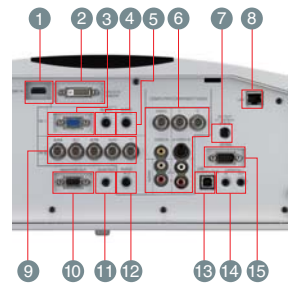

Input and Output Terminals

- 1 HDMI terminal
- 2 DVI-D (HDCP) terminal (DVI-D 24-pin)
- 3 Computer / Component Video IN-1 terminal
- 4 Audio IN-1 terminal (Mini jack)
- 5 Audio DVI-D terminal (Mini jack)
- 6 Video IN / Audio IN terminal
- 7 DC OUT [5V 1.5A (Max)]
- 8 LAN(RJ-45) terminal
- 9 Computer / Component Video IN-2 terminals
- 10 Monitor OUT terminal (Mini D-SUB 15-pin)
- 11 Audio OUT terminal (Mini jack)
- 12 Audio IN-2 terminal (Mini jack)
- 13 USB (Computer) terminal
- 14 Remote IN / OUT
- 15 Serial terminal (D-SUB 9-pin)

Specifications	
Model	XD3500U
Display Technology	0.7" 1-Chip DMD, DDP3020
Resolution	1024x768 (Total 786,432 pixels)
Brightness	5000lm
Contrast	2500 : 1 (on / off)
Picture Size	40" - 300"
Projection Lens	f=24.5-33.1mm, F=2.0-2.4
Offset Axis	10 : 0
Throw Ratio	1.7 - 2.4
Source Lamp	264W (Shut-off Time 4000hr) with Low Mode 330W (Shut-off Time 2000hr) with Standard Mode
Computer Compatibility	640x480 (Expanded) - 1600x1200 (Compressed) True: 1024x768, Sync on Green available
Video Compatibility	NTSC / NTSC4.43 / PAL (including PAL-M, N) / SECAM / PAL-60, Component Video: 480i/p (525i/p), 576i/p (625i/p), 720p (750p 50/60Hz), 1080i (1125i 50/60Hz), 1080p (1125p 50/60Hz)
PC Input Terminals	mini D-sub 15pinx1, 5 BNCx1, DVI-D (with HDCP)x1 Audio: stereo mini jack(ø3.5mm)x3
Video Input Terminals	Video: HDMI(ver.1.2)x1, RCAx1 or BNCx1, S-Video(4pin)x1 or S-Video Y/C(BNC) Audio: RCA (L, R)x2
Output Terminals	RGB: mini D-sub 15pinx1, DC Out: 5V 1.5A (MAX) Audio: stereo mini jack (ø3.5mm)x1
Communication Terminals	LAN (RJ-45)x1, RS-232C:D-sub 9pinx1, USBx1 (Mouse control), Wired remote in: stereo mini jack (ø3.5mm) x1, Wired remote out: stereo mini jack (ø3.5mm)x1
Audio Speaker	10W mono
Fan Noise	26dBA (Low Mode)
Dimensions (WxHxD)	17.7"x7.4"x14.7" (excluding terminal cover)
Weight	22.7lbs (excluding detachable terminal cover)
Power Supply	AC100 - 240V, 50/60Hz
Optional Accessories	Lamp: VLT-XD3200LP Lens: OL-XD2000SZ, OL-XD2000LZ, OL-XD2000TZ, OL-XD2000FR
Warranty	3-Years Parts/Labor, 3-Years Express Replacement Assistance, 1-Year or 500 hours lamp warranty (whichever comes first)