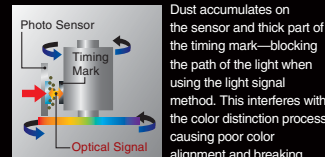

Operation simplified with Mitsubishi Electric's user-friendly design

Low Maintenance & High Durability

New Color Wheel System

Dust can easily accumulate on the color wheel sensors on previous models. Now, the sensor is mounted in the rotary shaft motor casing, which is almost fully enclosed, making it much less likely for dust to collect on the sensor.

Previous color wheel illustration

New color wheel illustration