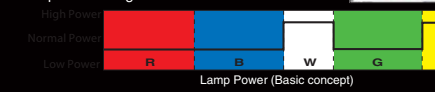

Auto Mode (for color reproduction) Light intensity increases for the RGB segment on the color wheel, ensuring ample brightness while screening brilliant colors.