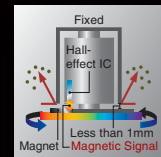

Filter free

DLP™ projectors are designed with a semi-sealed light path, therefore an intake filter is not needed, eliminating filter changing and lowering maintenance costs.

Long 4000hr Lamp Life

The XD3500U has a lamp temperature controlling system that enables a lamp life of up to 4000hours.*1 Long-life lamps make dramatic reductions in overall cost of ownership by reducing the frequency of lamp replacement.

Lamp Replacement Frequency*2