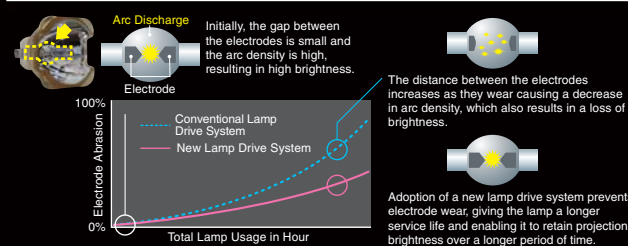

New Lamp Drive System

Up until now, the electrodes in the lamp deteriorated more quickly when using the projector for long periods of time, resulting in a loss of brightness. These projectors incorporate an optical design that optimizes lamp operation to realize a lamp drive that makes it possible to stabilize the shape of the electrode during long-term use. As a result, the maximum lamp service life is obtained for every projection mode and loss in projection brightness is extended over a longer period of time.

Quick Lens Change

The top cover has a removable panel around the lens. This advanced feature enables the lens to be changed without removing the entire top cover.