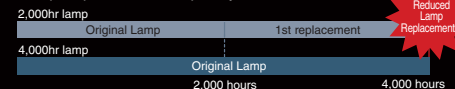

Industry-leading DLP Brightness of 5000lm

Large-screen reproduction of high-quality images. Breathtaking and powerful. But image quality is not the only improvement to our large-screen projectors. Mitsubishi Electric's new projectors are designed for easy installation and maintenance, superior operability and a comfortable viewing experience. Welcome to the future of high-lumen projectors.

New **XD3500U** 5000 lm XGA

Operation simplified with Mitsubishi Electric's user-friendly design

Low Maintenance & High Durability

New Color Wheel System

Dust can easily accumulate on the color wheel sensors on previous models. Now, the sensor is mounted in the rotary shaft motor casing, which is almost fully enclosed, making it much less likely for dust to collect on the sensor.

Previous color wheel illustration

New color wheel illustration

Filter free

DLP™ projectors are designed with a semi-sealed light path, therefore an intake filter is not needed, eliminating filter changing and lowering maintenance costs.

Long 4000hr Lamp Life

The XD3500U has a lamp temperature controlling system that enables a lamp life of up to 4000hours.*1 Long-life lamps make dramatic reductions in overall cost of ownership by reducing the frequency of lamp replacement.

Lamp Replacement Frequency*2

Side Access Lamp & Center Lens Designs

The lamp can be accessed from the side of the projector, simplifying the replacement process, as the projector does not need to be turned around when sitting on a shelf or turned over when suspended from the ceiling. The center-set lens design makes set-up easy since the projector lens can be evenly aligned with the center of the screen.

New Lamp Drive System