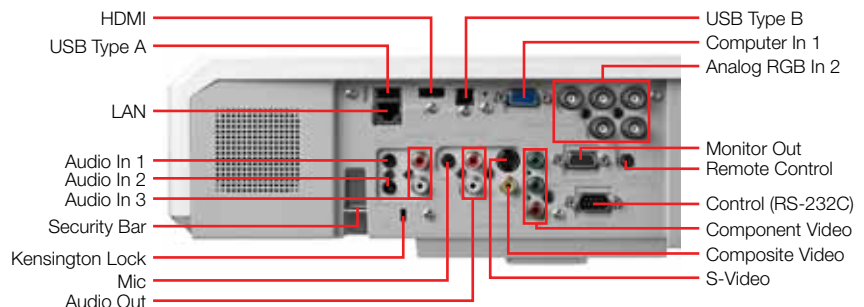

All specifications subject to change without notice.
3LCD and the 3LCD logo are registered trademarks of the Seiko Epson Corporation.
©2010 Hitachi America, Ltd. All Rights Reserved.