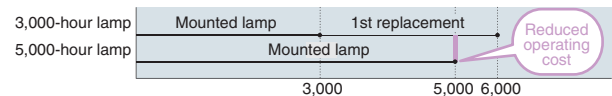

Shift-adjustment toggle

*Please refer to "Screen Size and Projection Distance" on the back cover.

High Reliability & User friendly Presentation

Estimated 5000-hour lamp life (in Low mode)

A longer service life for the projection lamp has been achieved by incorporating an optimal design for lamp temperature control. Benefits include substantial reductions in projector operating cost and the labor required for changing the lamp.