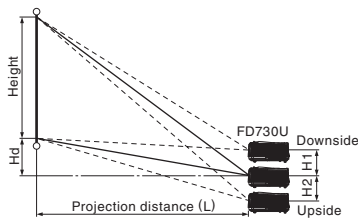

Screen Size and Projection Distance

Side view

Screen size chart

Diagonal size	Screen (16 : 9)			Projection Distance (L)				Height projected image (Hd)		Lens shift height					
	inch	cm	inch	Shortest (Wide)	Longest (Tele)	inch	m	inch	cm	H1	H2				
40	102	35	89	20	50	47	1.2	71	1.8	6.6	17	2.8	7	2.4	6
60	152	52	133	29	75	71	1.8	107	2.7	10	25	4	11	4	9
80	203	70	177	39	100	96	2.4	144	3.6	13	34	6	14	5	12
100	254	87	221	49	125	120	3.1	180	4.6	16	42	7	18	6	16
120	305	105	266	59	149	145	3.7	216	5.5	20	50	8	21	7	19
150	381	131	332	74	187	182	4.6	271	6.9	25	63	11	27	9	23
200	508	174	443	98	249	243	6.2	362	9.2	33	84	14	36	12	31
250	635	218	553	123	311	304	7.7	—	—	41	105	18	45	15	39
300	762	261	664	147	374	365	9.3	—	—	49	126	21	54	18	47

Specifications

Model	FD730U
Display technology	0.65" 1-chip DMD
Resolution	1920 x 1080 (total 2,073,600 pixels)
Brightness*	4100lm
Contrast ratio	3000 : 1
Picture size	40" - 300"
Throw ratio	1.4 ~ 2.1
Source lamp	Standard Mode: 280W (Shut-off Time 3000hrs) Low Mode: 230W (Shut-off Time 5000hrs)
PC compatibility	640 x 480 - 1600 x 1200 True : 1920 x 1080, sync on green available
Video compatibility	NTSC / NTSC 4.43 / PAL (including PAL-M, N) / SECAM / PAL-60 Component video; 480i/p (525i/p), 576i/p (625i/p), 720p (750p), 1080i/p (1125i/p 50/60Hz)
Input terminals	RGB: mini D-sub 15pin x 2 Audio: stereo mini jack (ø3.5mm) x 2 (one for Computer1, the other for Computer2) Video: RCA x 1 + S-VIDEO x 1 Digital; HDMI x 1 Video audio: RCA jack (L/R) x 1
Output terminals	RGB: mini D-sub 15pin x 1 Audio: stereo mini jack (ø3.5mm) x 1
Communication terminals	SERIAL: mini D-sub 9pin x 1 (RS232C) LAN (RJ-45): x 1 (projector control)
Audio speaker	10W mono
Dimensions (W x H x D)	13.6 x 5.3 x 10.6 inch
Weight	9.5lbs
Power requirements	AC 100-240V, 50/60Hz
Optional lamp	VLT-XD700LP
Warranty	3-Years Parts/Labor, 3-Years Express Replacement Assistance, 1-Year or 500 hours lamp warranty (whichever comes first)