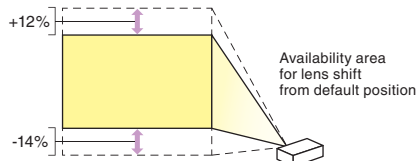

3000lm

4100lm

Installation flexibility

Lens Shift Function (Vertical only)

The problem of offset image often experienced at the time of installation has been eliminated. Simply open the top cover on the projector and use the manual lens shift-adjustment toggle to correct the image. It's safe and easy to use, even when confronted with difficult installation conditions such as a low ceiling.

Shift-adjustment toggle

*Please refer to "Screen Size and Projection Distance" on the back cover.

High Reliability & User friendly Presentation

Estimated 5000-hour lamp life (in Low mode)

A longer service life for the projection lamp has been achieved by incorporating an optimal design for lamp temperature control. Benefits include substantial reductions in projector operating cost and the labor required for changing the lamp.