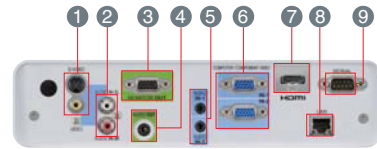

Input and Output Terminals

- 1 S-Video / Video
- 2 Audio input-1
- 3 Monitor output
- 4 Audio output
- 5 Audio input-2
- 6 Computer / Component video input
- 7 HDMI
- 8 LAN (RJ-45)
- 9 Serial RS-232C

Brilliant Color™	Color Enhancer	Wall Screen	10W Speaker	User Logo Projection	Manual Lens Shift	Efficient Mode
Audio Mix	Visual PA	Password Lock	Direct Power Off	Long-life Lamp	Low Stand-by Power	Top Loading Lamp
LAN (RJ-45)	HDMI	Closed Caption	Low Fan Noise			

Picture Performance   Presentation   User-friendly