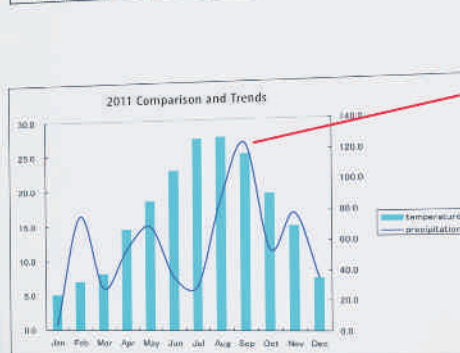

	Jan	Feb	Mar	Apr	May	Jun	Jul	Aug	Sep	Oct	Nov	Dec
temperature	5.1	7.0	8.1	14.5	18.5	22.8	27.3	27.5	25.1	19.3	12.4	35.0
precipitation	3.5	18.5	28.0	54.0	88.5	35.5	79.0	88.5	124.0	53.5	76.0	35.0

Reports indicate that September represented a 19% segment of the overall total portion reached