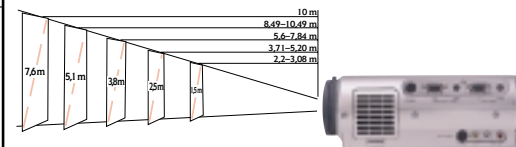

Subject to modifications and errors!

Projection distances: