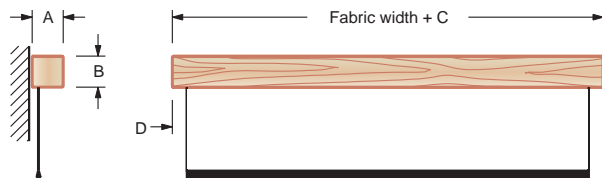

**Artisan/Series V**—Features DRAPER'S TAB TENSIONING SYSTEM for a perfectly flat projection surface. Choose M1300, M2500 or HiDEF GREY. See page 14 for more on the benefits of TAB TENSIONING.

**Artisan/Series E**—Your choice of a conventional viewing surface: fiberglass matt white or glass beaded.

### Case Dimensions

	A	B*	C	D
Series E	5"	5 1/4"	12"	6"
Series V	6"	6 3/8"	—VARIABLE—	—

\*Add 1 1/8" to height if case is to be bevel style.