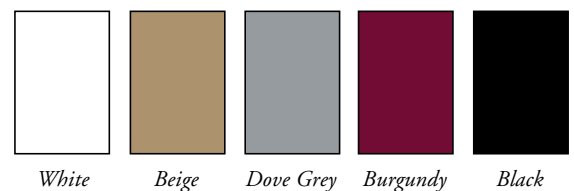

Plastic Laminates (rectilinear case style only)

Series E			Series V		
Viewing Area HxW	Case Length	Net Wt. (lbs.)	Case Length	Dowel Length	Net Wt. (lbs.)
Audio Visual Format					
50" x 50"	5'2"	55	6'1 5/8"	5'1 1/4"	55
60" x 60"	6'	60	7'3/8"	6'1/4"	60
70" x 70"	6'10"	70	7'10 5/8"	6'10 1/4"	70
84" x 84"	8'	80	9'1 7/8"	8'1 1/2"	80
6' x 8'	9'	85	10'5/8"	9'1/4"	85
8' x 8'	9'	90	10'3 3/8"	9'3"	90

Series E				Series V			
Nominal Diagonal Area	Viewing Area HxW	Case Length	Net Wt. (lbs.)	Viewing Area HxW	Case Length	Dowel Length	Net Wt. (lbs.)
NTSC Format (3:4)							
6'	42 1/2" x 56 1/2"	6'	60	42 1/2" x 56 1/2"	6'7 3/8"	5'7 3/4"	55
7'	50" x 66 1/2"	6'10"	70	50" x 66 1/2"	7'5 7/8"	6'5 3/4"	60
100"	60" x 80"	8'	80	60" x 80"	8'7 3/8"	7'8 1/4"	70
10'	69" x 92"	9'	85	72" x 96"	10'5/8"	9'1/4"	80
HDTV Format (9:16)							
92"	45" x 80"	8'	80	45" x 80"	8'7 1/8"	7'7 1/4"	80
106"	52" x 92"	9'	85	52" x 92"	9'7 5/8"	8'7 1/4"	85
WideScreen Format (1:1.85)							
8'100"	47" x 87"	8'6"	80	47" x 87"	9'2 5/8"	8'2 1/4"	80
9'	50" x 92"	9'	85	50" x 92"	9'7 5/8"	8'7 1/4"	85

Complete Artisan Series specifications on page 61