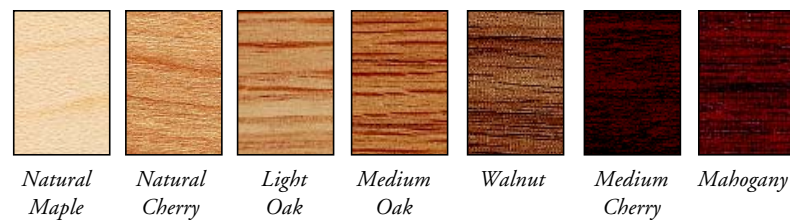

### System Options

- **Case Styles**—Hardwood cases are available in four styles, shown below.
- **Case Finishes**—Choose from seven hardwoods and five laminates, below. Custom finishes are available.
- **Extra Drop**—Up to 12' overall height, either white or black (white is standard for SERIES V in all formats and for SERIES E in AV format; black is standard for SERIES E in all other formats).
- **Black Masking Borders**—Borders are optional for SERIES E in AV format. They are standard for all SERIES V screens, and for SERIES E in all other formats.
- **Control Options**—Refer to page 5.

### Solid Hardwoods