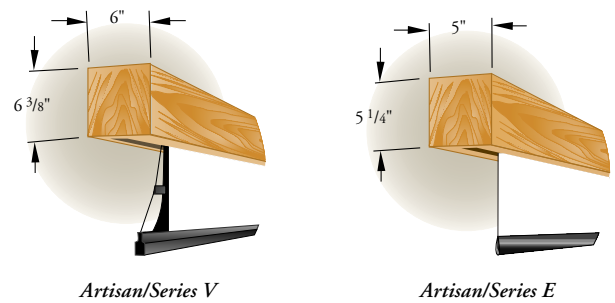

Artisan Series

Featuring hand-crafted cases in solid hardwood or plastic laminate.

ARTISAN SERIES projection screens complement the fine furniture in your conference room. They are enclosed in solid hardwood cases with a variety of finishes to match virtually any decor—or in sleek, contemporary plastic laminate. Quiet motor-in-roller operation.

Artisan/Series V—Features DRAPER'S TAB TENSIONING SYSTEM for a perfectly flat projection surface. Choose M1300, M2500 or HiDEF GREY. See page 14 for more on the benefits of TAB TENSIONING.

Artisan/Series E—Your choice of a conventional viewing surface: fiberglass matt white or glass beaded.

System Options

- **Case Styles**—Hardwood cases are available in four styles, shown below.
- **Case Finishes**—Choose from seven hardwoods and five laminates, below. Custom finishes are available.
- **Extra Drop**—Up to 12' overall height, either white or black (white is standard for SERIES V in all formats and for SERIES E in AV format; black is standard for SERIES E in all other formats).
- **Black Masking Borders**—Borders are optional for SERIES E in AV format. They are standard for all SERIES V screens, and for SERIES E in all other formats.
- **Control Options**—Refer to page 5.

Case Dimensions

	A	B*	C	D
Series E	5"	5 1/4"	12"	6"
Series V	6"	6 3/8"	—VARIABLE—	—

*Add 1 1/8" to height if case is to be bevel style.

Solid Hardwoods

Plastic Laminates (rectilinear case style only)

Series E			Series V		
Viewing Area HxW	Case Length	Net Wt. (lbs.)	Case Length	Dowel Length	Net Wt. (lbs.)
Audio Visual Format					
50" x 50"	5'2"	55	6'1 5/8"	5'1 1/4"	55
60" x 60"	6'	60	7'3/8"	6'1/4"	60
70" x 70"	6'10"	70	7'10 5/8"	6'10 1/4"	70
84" x 84"	8'	80	9'1 7/8"	8'1 1/2"	80
6' x 8'	9'	85	10'5/8"	9'1/4"	85
8' x 8'	9'	90	10'3 3/8"	9'3"	90